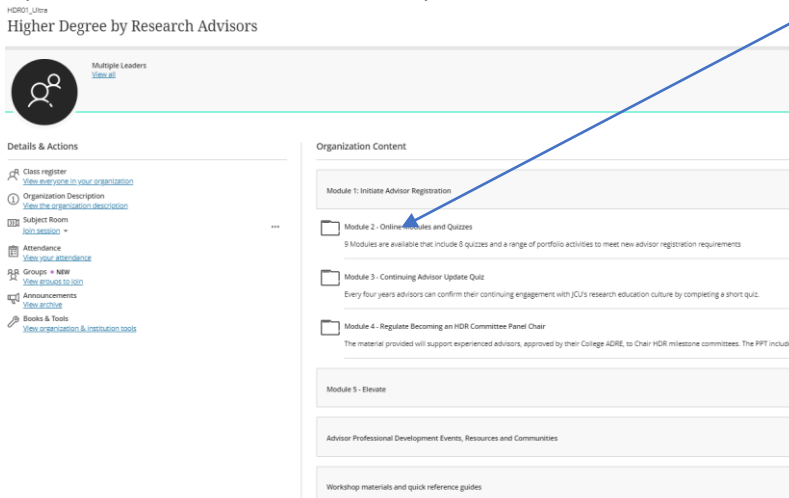

4. Open Module 2 to commence the quizzes in the LearnJCU [HDR Advisor organization](#) site: