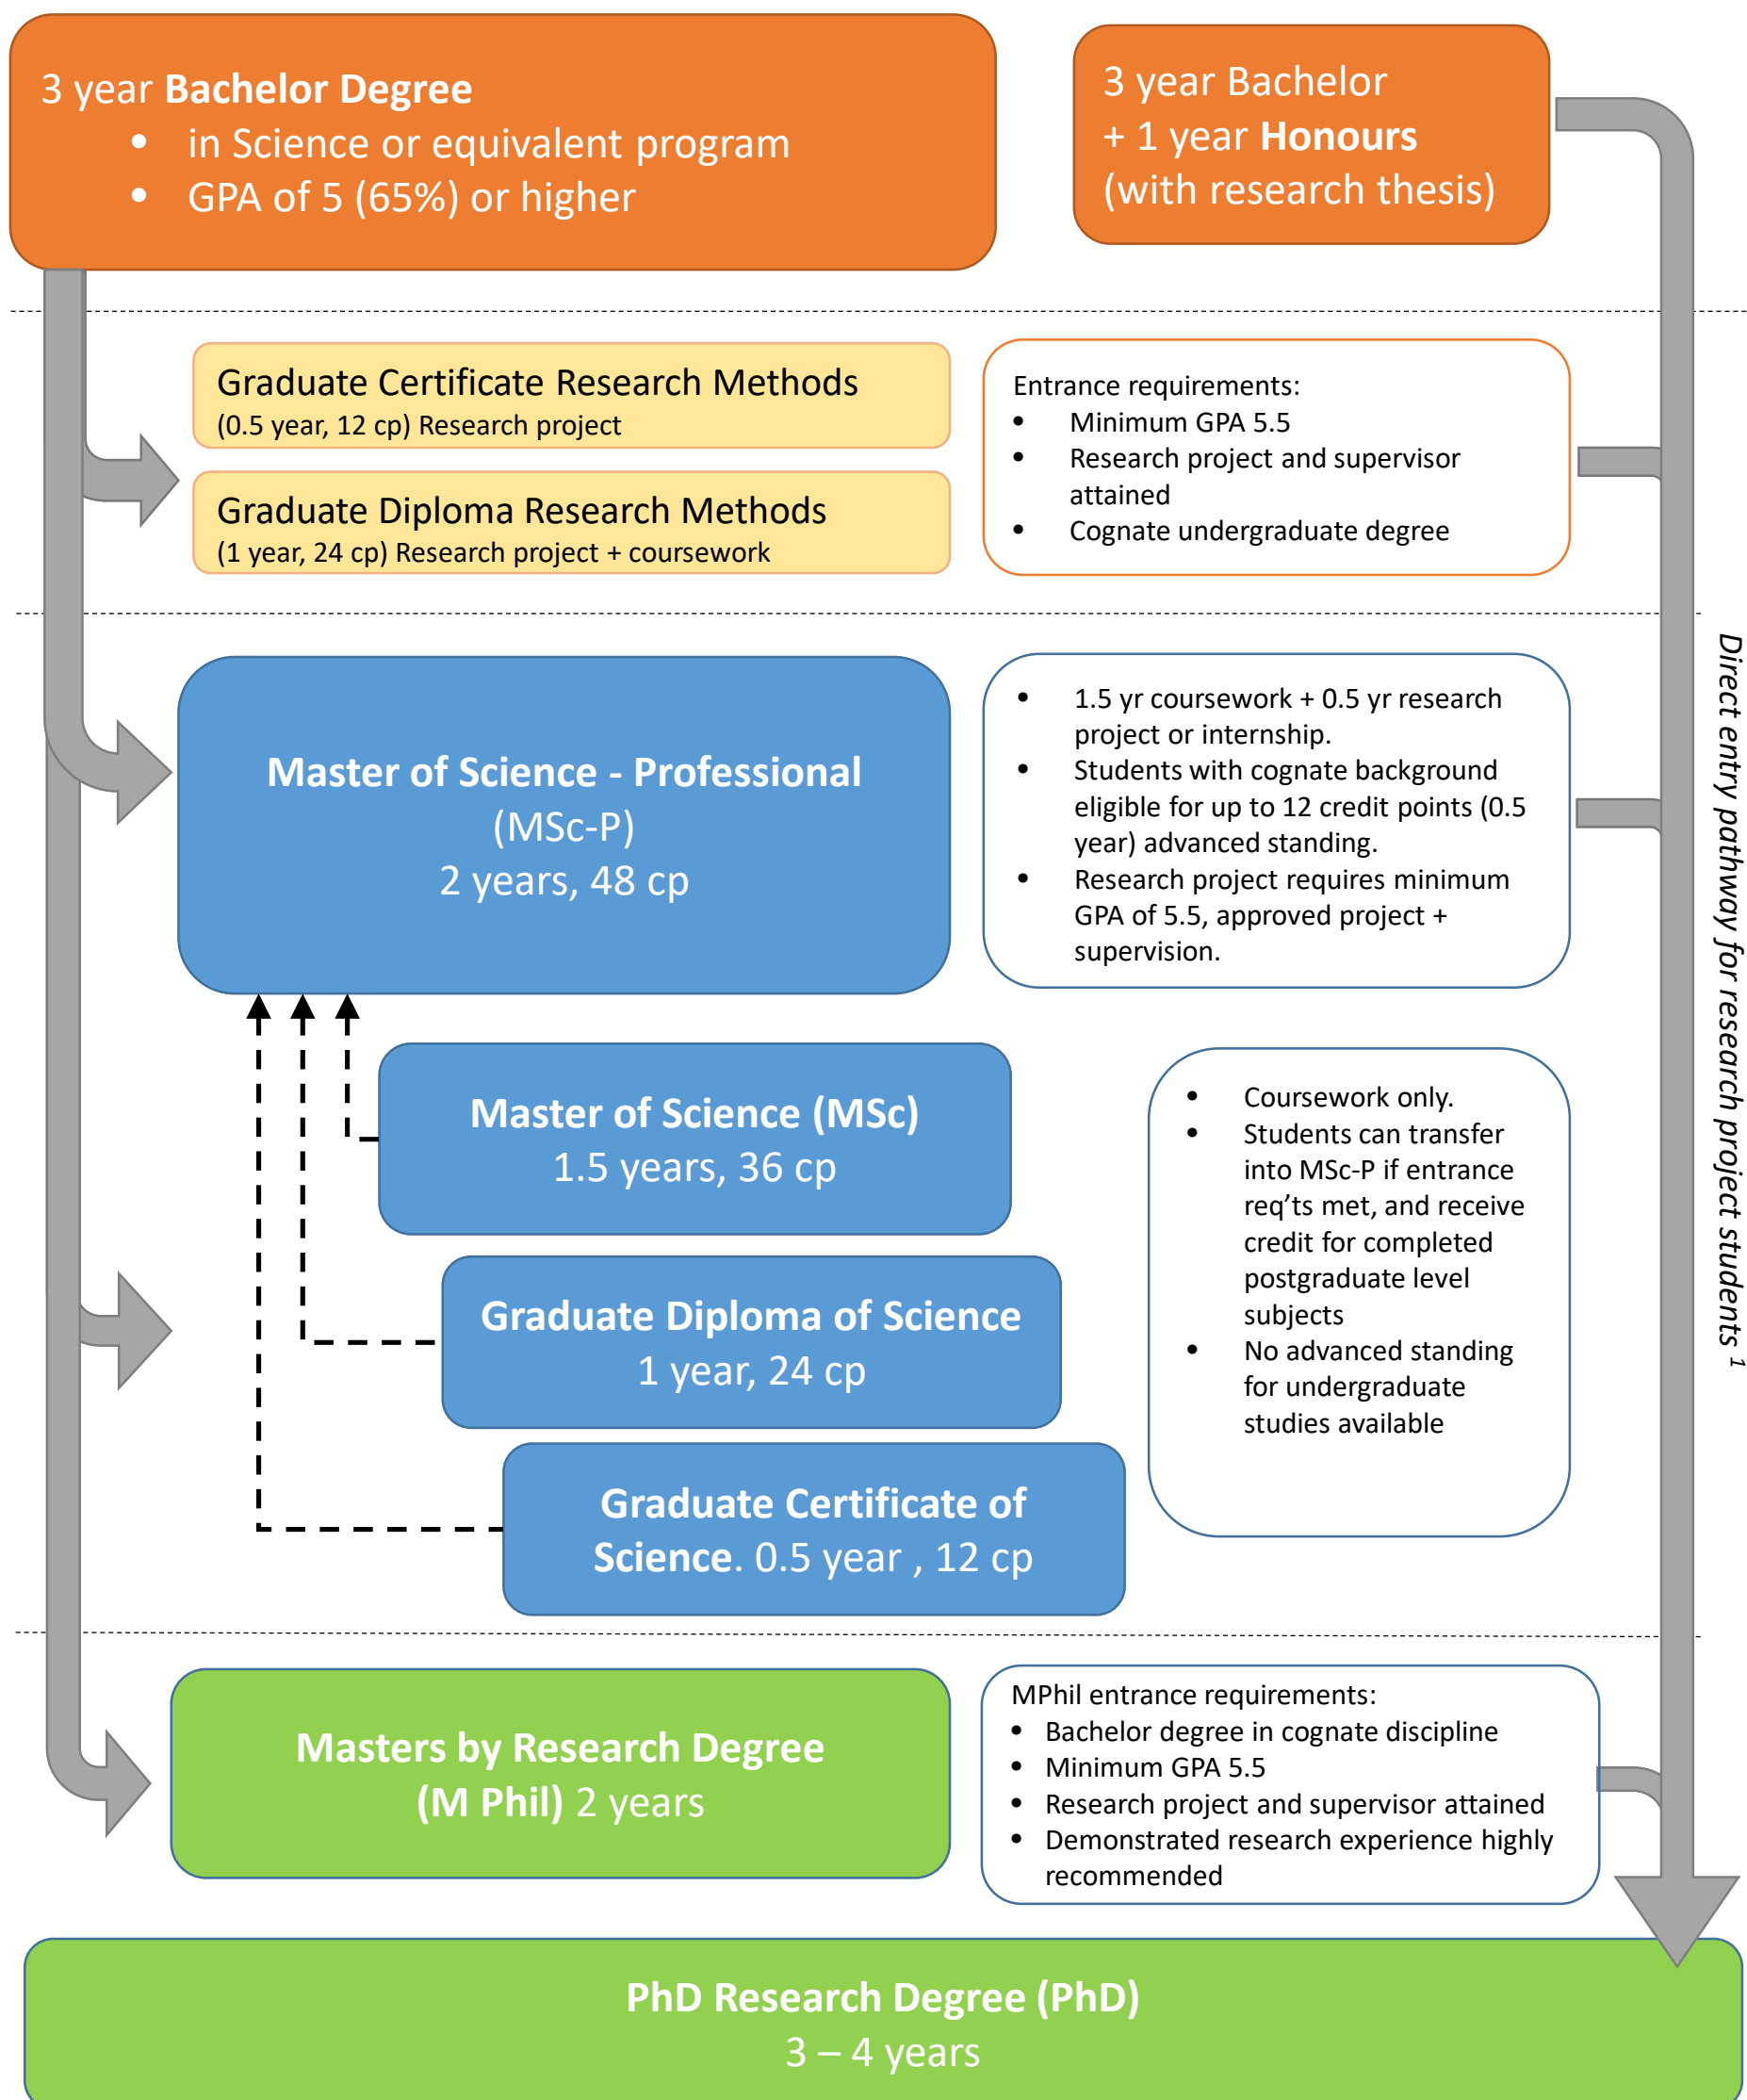

# Postgraduate Pathways – JCU Science

For more information please see [www.jcu.edu.au/courses-and-study](http://www.jcu.edu.au/courses-and-study) and [www.jcu.edu.au/college-of-science-and-engineering](http://www.jcu.edu.au/college-of-science-and-engineering)

'cp' refers to 'credit points'. 24cp is 1 year full time equivalent. Part time or Full time study usually available.

1. Conditions apply. For full detail on entrance requirements and application procedures refer to [www.jcu.edu.au/graduate-research-school](http://www.jcu.edu.au/graduate-research-school)